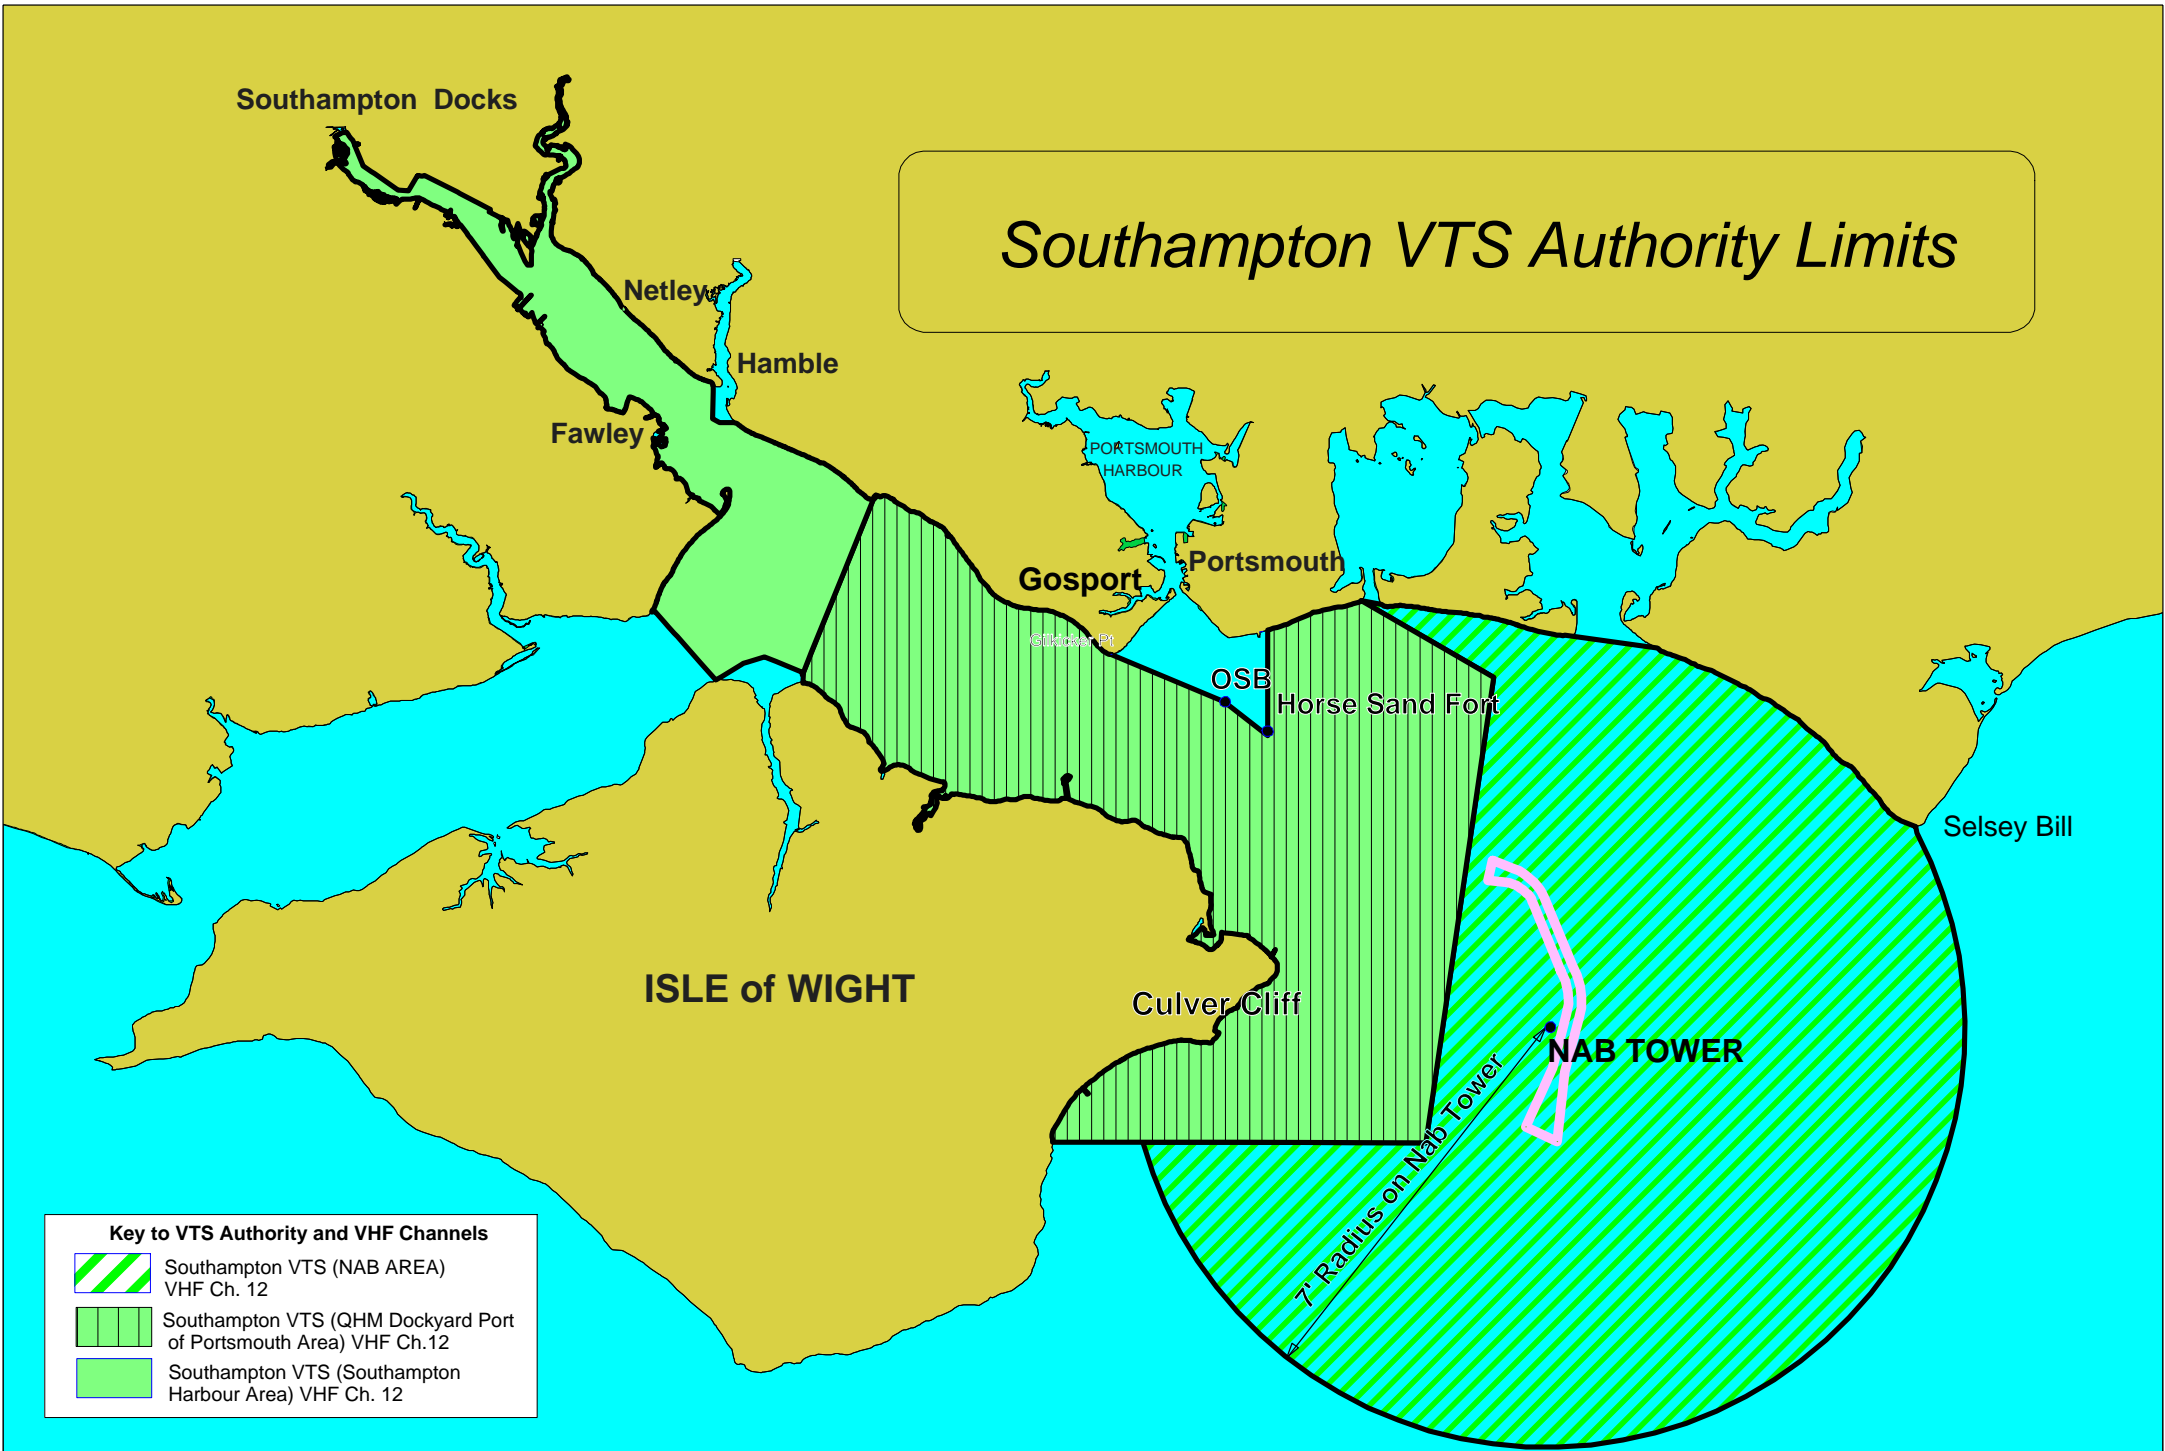

Southampton VTS Authority Limits

Southampton Docks

Netley

Hamble

Fawley

PORTSMOUTH HARBOUR

Gosport

Portsmouth

OSB

Horse Sand Fort

Selsey Bill

ISLE of WIGHT

Culver Cliff

NAB TOWER

7¹ Radius on Nab Tower