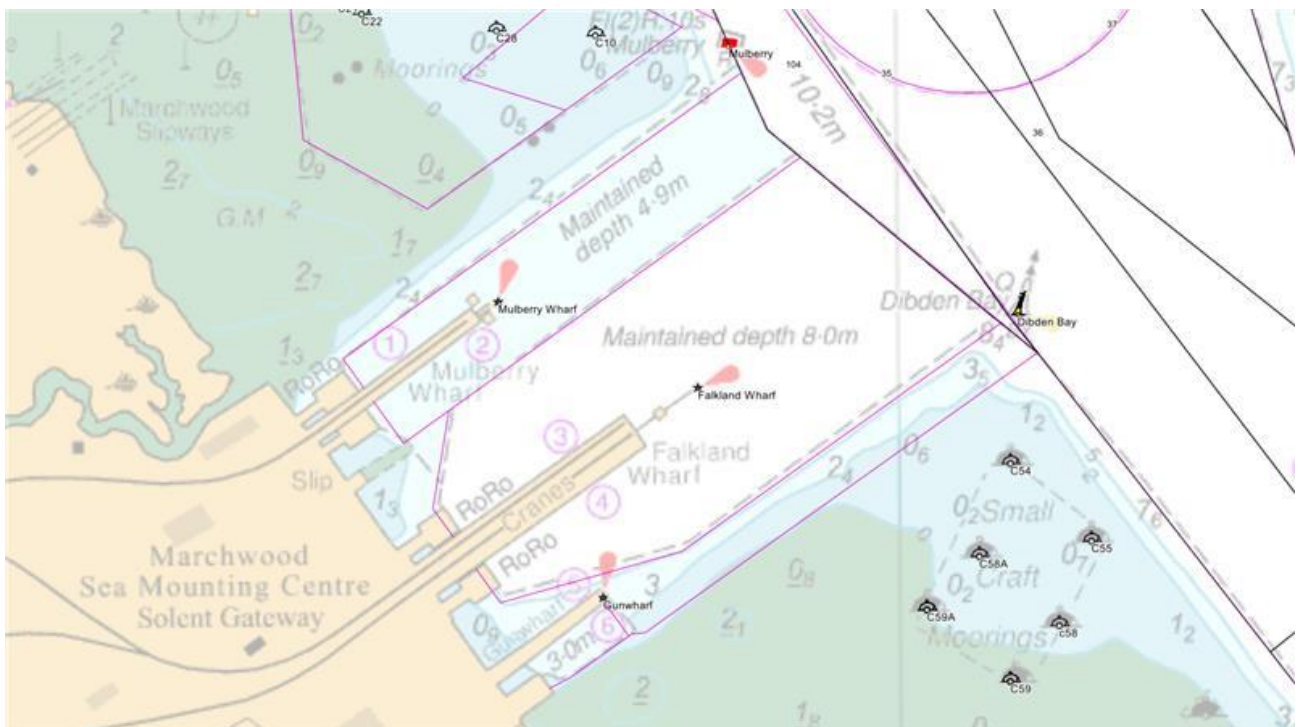

NOTICE TO MARINERS No 60(T) of 2021
Port of Southampton

Sea Mounting Centre (RLC) / Solent Gateway limited (SGL)

NOTICE IS HEREBY GIVEN

Berths 1,2,3,4 should now be prefixed **SGL** and can be booked within PAVIS.

Berths 5,6 remain prefixed with **RLC**.

Vessel Traffic Services Centre
Ocean Dock, Atlantic Way
Southampton

Steven Masters
Harbour Master

03/08/2021

Owners, Agents, Charterers, Marinas, Yacht Clubs and Recreational Sailing Organisations should ensure that the contents of this Notice are made known to the masters or persons in charge of their vessels or craft.