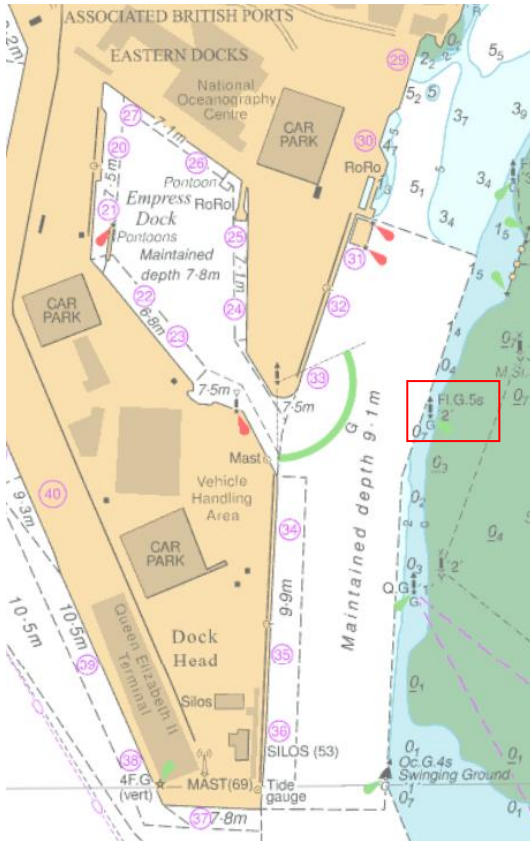

NOTICE TO MARINERS No 50 (T) of 2022 **Port of Southampton – River Itchen Beacon No. 2**

NOTICE IS HEREBY GIVEN that the River Itchen Beacon No. 2 is currently leaning.

The beacon, located at 50° 53.292'N 001° 23.377'W, opposite the entrance to Empress Dock and as shown below, has been inspected for damage and will be replaced.

Vessels are requested to proceed with caution when navigating in the vicinity. Ahead of their passage, mariners may also request shipping information from Southampton VTS on VHF Channel 12.

This notice will be self-cancelling when the beacon has been replaced.